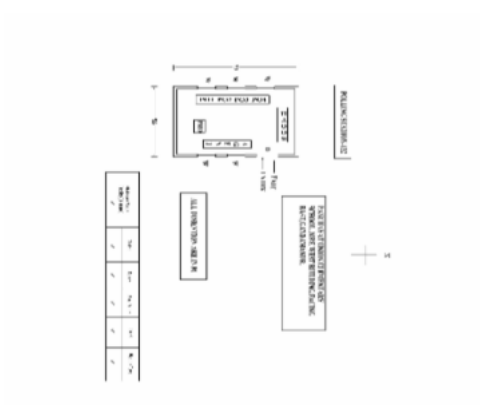

Nazri Naksha

Google Map View

Polling Station Building Front View

Polling Station Front View

Cad View

Key MAP View