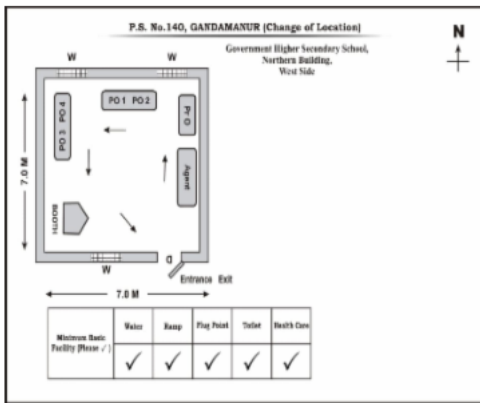

Nazri Naksha

Google Map View

Polling Station Building Front View

Polling Station Front View

Cad View

Key MAP View