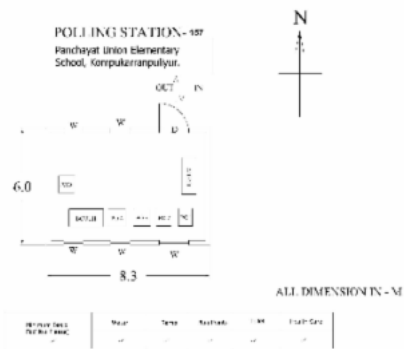

Nazri Naksha

Google Map View

Polling Station Building Front View

Polling Station Front View

Cad View

Key MAP View