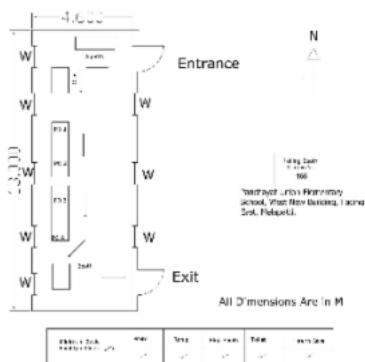

Nazri Naksha

Google Map View

Polling Station Building Front View

Polling Station Front View

Cad View

Key MAP View