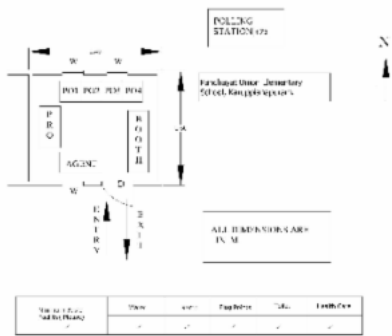

Nazri Naksha

Google Map View

Polling Station Building Front View

Polling Station Front View

Cad View

Key MAP View