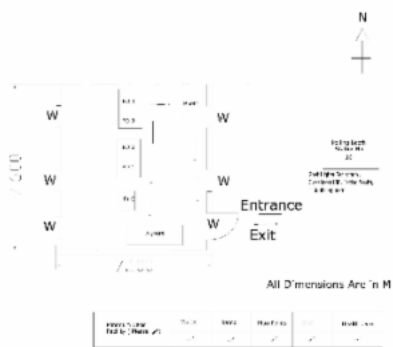

Nazri Naksha

Google Map View

Polling Station Building Front View

Polling Station Front View

Cad View

Key MAP View