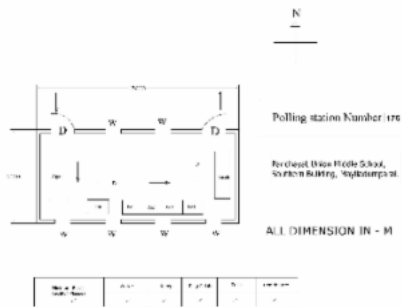

Nazri Naksha

Google Map View

Polling Station Building Front View

Polling Station Front View

Cad View

Key MAP View