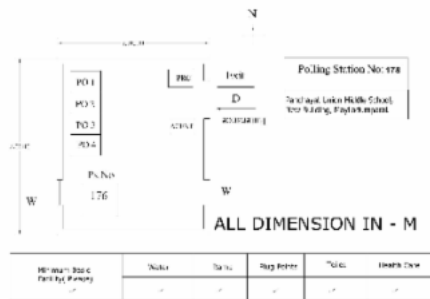

Nazri Naksha

Google Map View

Polling Station Building Front View

Polling Station Front View

Cad View

Key MAP View