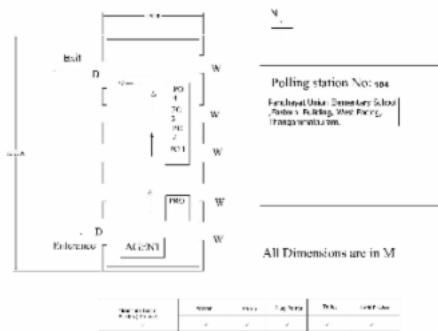

Nazri Naksha

Google Map View

Polling Station Building Front View

Polling Station Front View

Cad View

Key MAP View