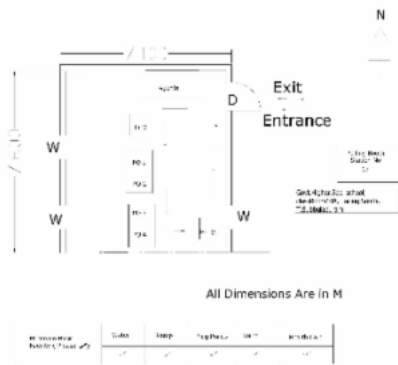

Nazri Naksha

Google Map View

Polling Station Building Front View

Polling Station Front View

Cad View

Key MAP View