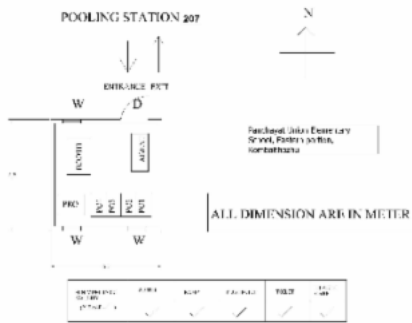

Nazri Naksha

Google Map View

Polling Station Building Front View

Polling Station Front View

Cad View

Key MAP View