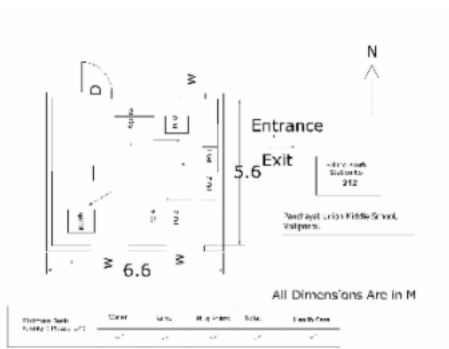

Nazri Naksha

Google Map View

Polling Station Building Front View

Polling Station Front View

Cad View

Key MAP View