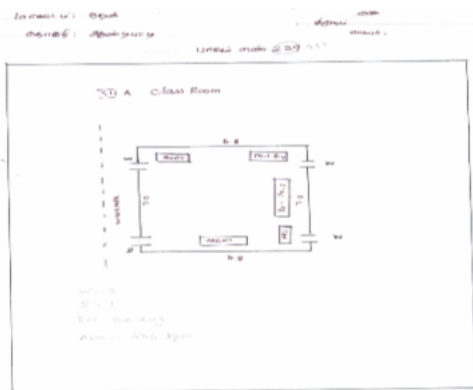

Nazri Naksha

Google Map View

Polling Station Building Front View

Polling Station Front View

Cad View

Key MAP View