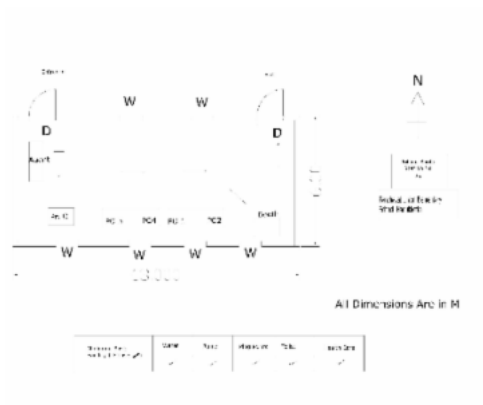

Nazri Naksha

Google Map View

Polling Station Building Front View

Polling Station Front View

Cad View

Key MAP View