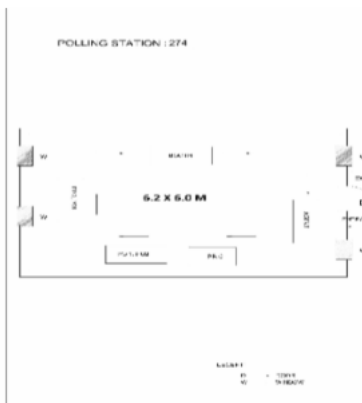

Nazri Naksha

Google Map View

Polling Station Building Front View

Polling Station Front View

Cad View

Key MAP View