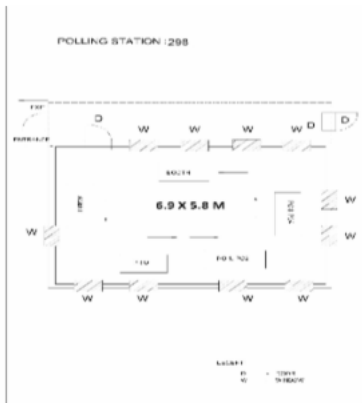

Nazri Naksha

Google Map View

Polling Station Building Front View

Polling Station Front View

Cad View

Key MAP View