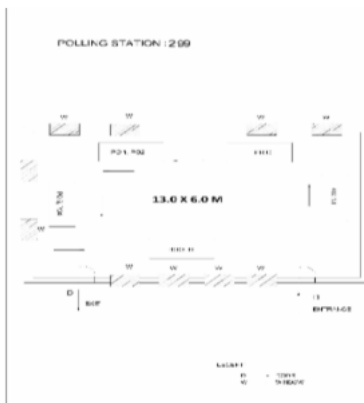

Nazri Naksha

Google Map View

Polling Station Building Front View

Polling Station Front View

Cad View

Key MAP View