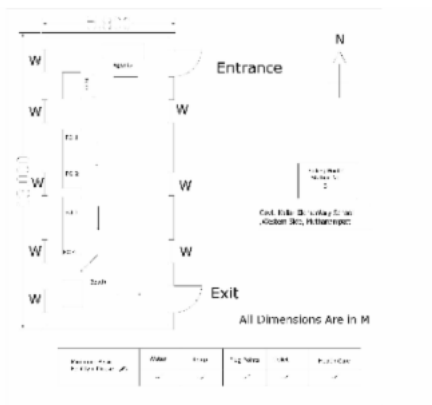

Nazri Naksha

Google Map View

Polling Station Building Front View

Polling Station Front View

Cad View

Key MAP View