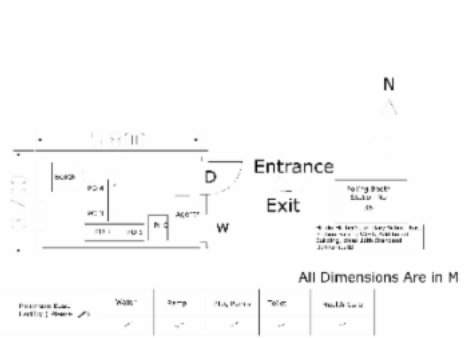

Nazri Naksha

Google Map View

Polling Station Building Front View

Polling Station Front View

Cad View

Key MAP View