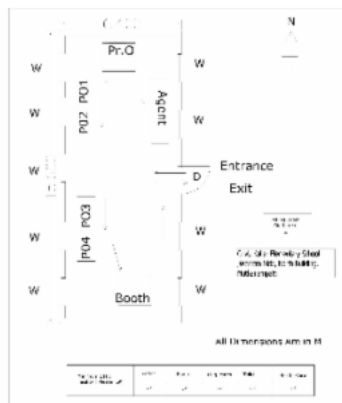

Nazri Naksha

Google Map View

Polling Station Building Front View

Polling Station Front View

Cad View

Key MAP View