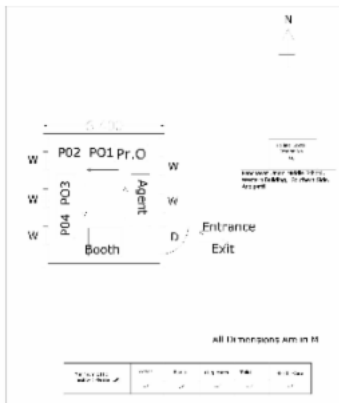

Nazri Naksha

Google Map View

Polling Station Building Front View

Polling Station Front View

Cad View

Key MAP View