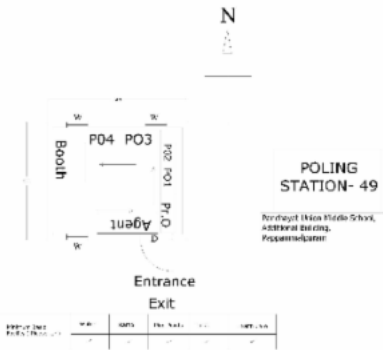

Nazri Naksha

Google Map View

Polling Station Building Front View

Polling Station Front View

Cad View

Key MAP View