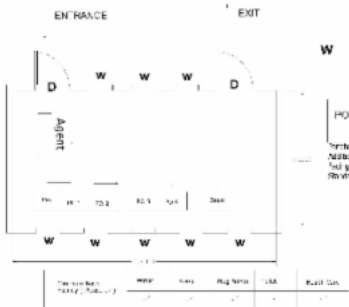

Nazri Naksha

Google Map View

Polling Station Building Front View

Polling Station Front View

Cad View

Key MAP View