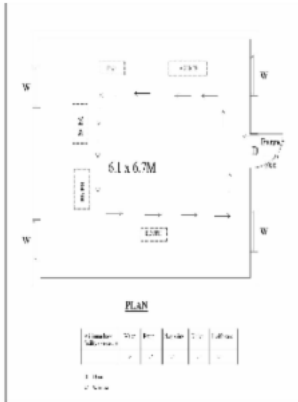

Nazri Naksha

Google Map View

Polling Station Building Front View

Polling Station Front View

Cad View

Key MAP View