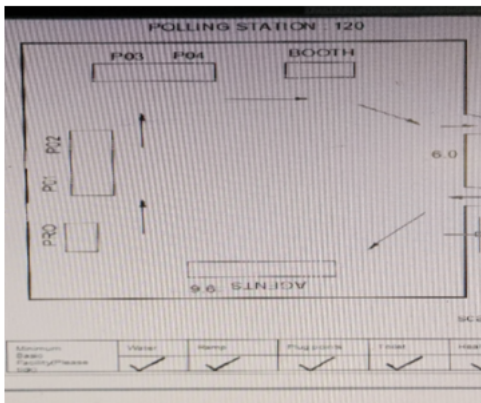

Nazri Naksha

Google Map View

Polling Station Building Front View

Polling Station Front View

Cad View

Key MAP View