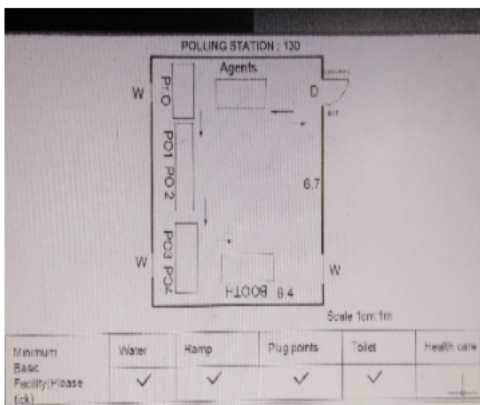

Nazri Naksha

Google Map View

Polling Station Building Front View

Polling Station Front View

Cad View

Key MAP View