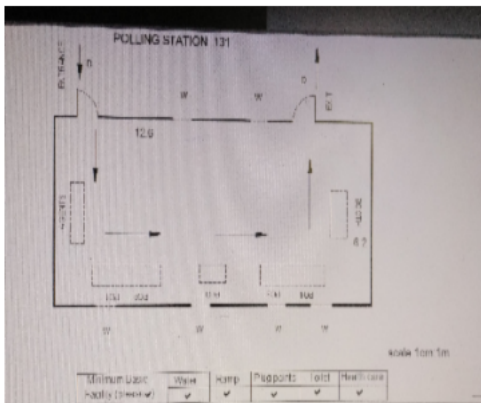

Nazri Naksha

Google Map View

Polling Station Building Front View

Polling Station Front View

Cad View

Key MAP View