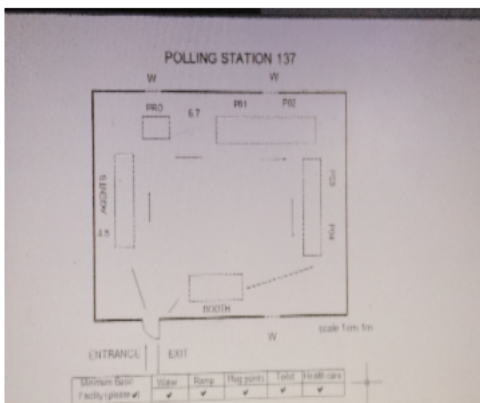

Nazri Naksha

Google Map View

Polling Station Building Front View

Polling Station Front View

Cad View

Key MAP View