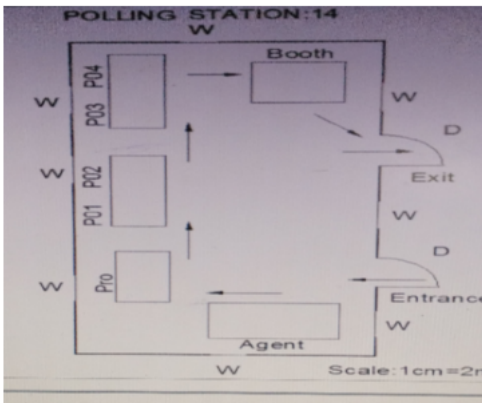

Nazri Naksha

Google Map View

Polling Station Building Front View

Polling Station Front View

Cad View

Key MAP View