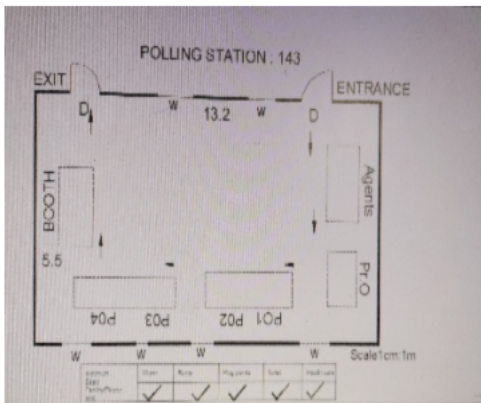

Nazri Naksha

Google Map View

Polling Station Building Front View

Polling Station Front View

Cad View

Key MAP View