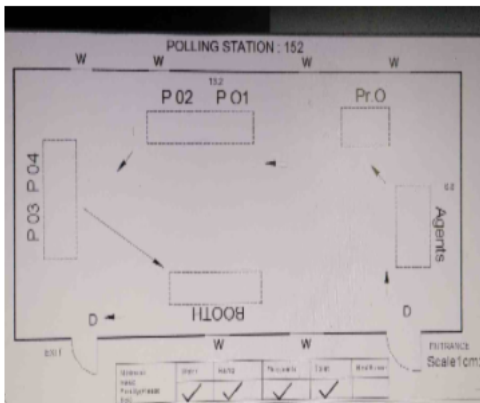

Nazri Naksha

Google Map View

Polling Station Building Front View

Polling Station Front View

Cad View

Key MAP View