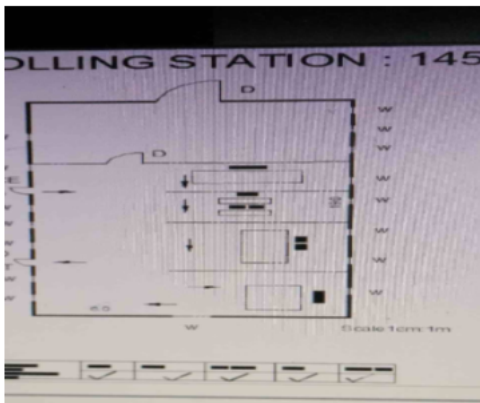

Nazri Naksha

Google Map View

Polling Station Building Front View

Polling Station Front View

Cad View

Key MAP View