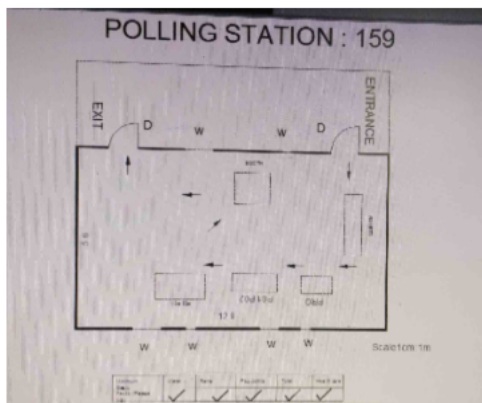

Nazri Naksha

Google Map View

Polling Station Building Front View

Polling Station Front View

Cad View

Key MAP View