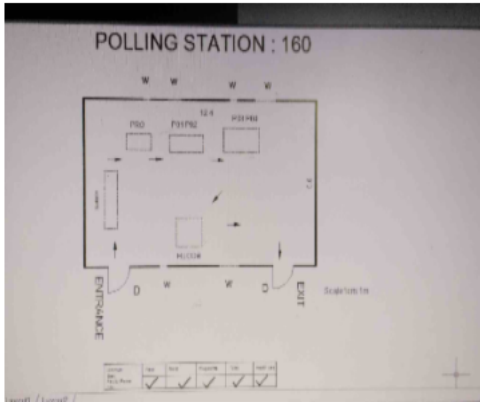

Nazri Naksha

Google Map View

Cad View