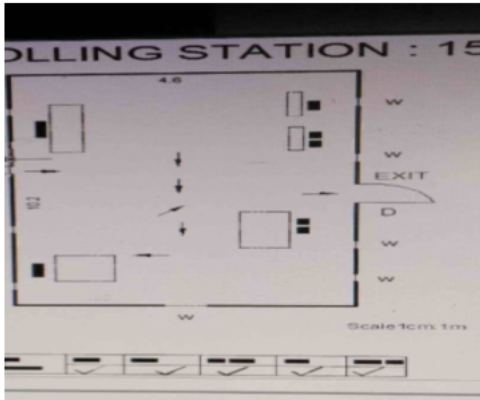

Nazri Naksha

Google Map View

Cad View