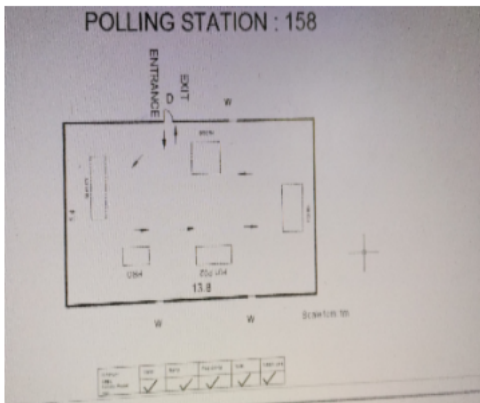

Nazri Naksha

Google Map View

Cad View