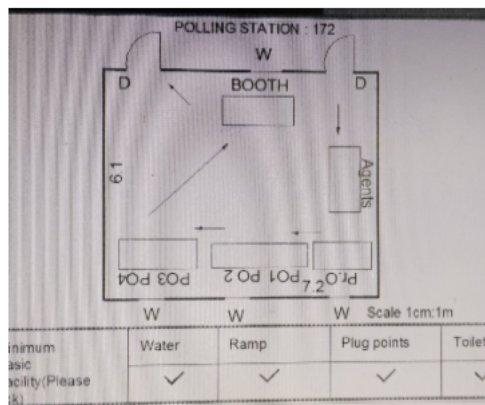

Nazri Naksha

Google Map View

Polling Station Building Front View

Polling Station Front View

Cad View

Key MAP View