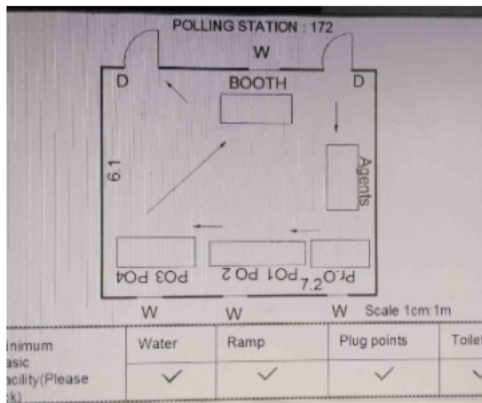

Nazri Naksha

Google Map View

Polling Station Building Front View

Polling Station Front View

Cad View

Key MAP View