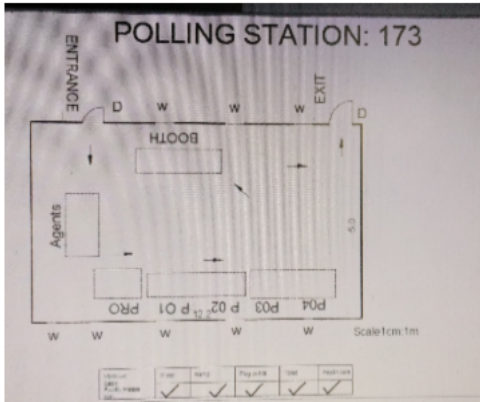

Nazri Naksha

Google Map View

Cad View