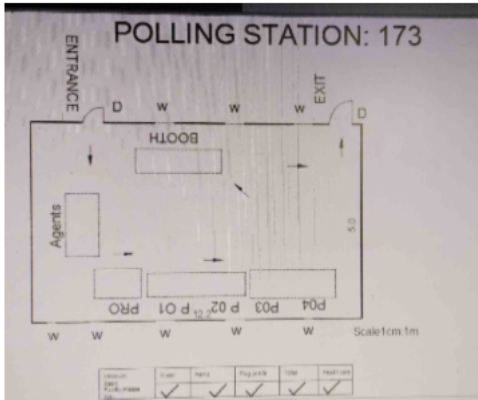

Nazri Naksha

Google Map View

Cad View