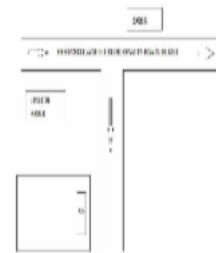

Nazri Naksha

Google Map View