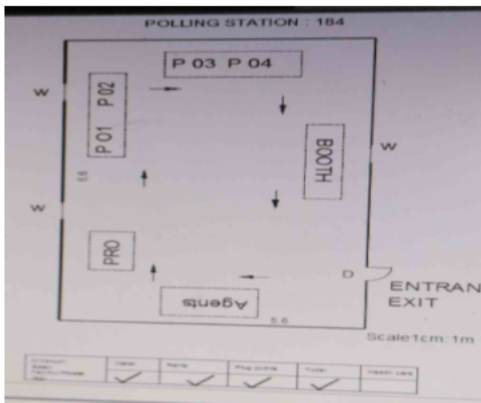

Nazri Naksha

Google Map View

Cad View