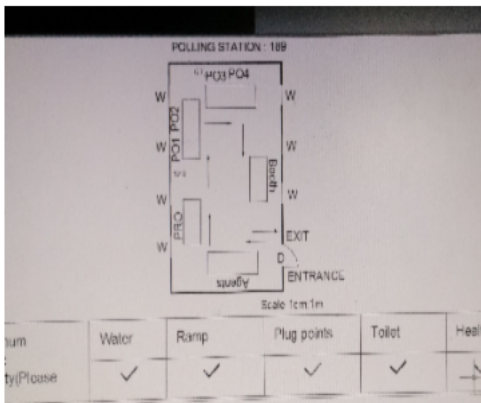

Nazri Naksha

Google Map View

Cad View