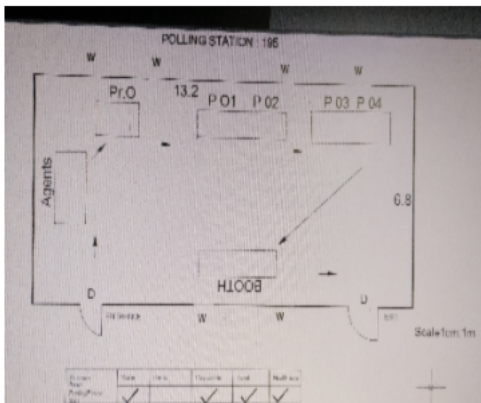

Nazri Naksha

Google Map View

Polling Station Building Front View

Polling Station Front View

Cad View

Key MAP View