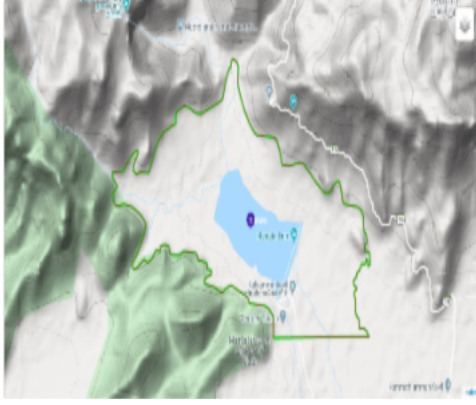

Polling Station Building Front View

Nazri Naksha