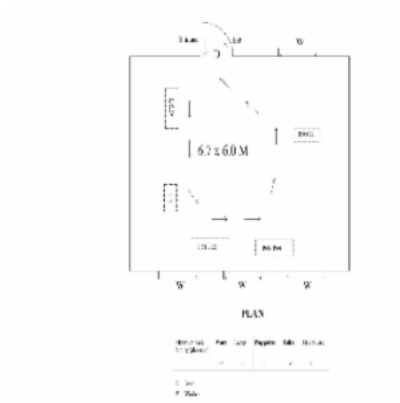

Nazri Naksha

Google Map View

Polling Station Building Front View

Polling Station Front View

Cad View

Key MAP View