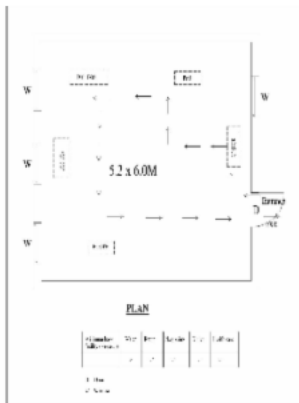

Nazri Naksha

Google Map View

Polling Station Building Front View

Polling Station Front View

Cad View

Key MAP View