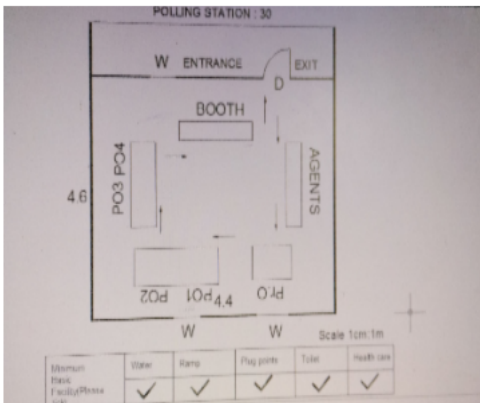

Nazri Naksha

Google Map View

Polling Station Building Front View

Polling Station Front View

Cad View

Key MAP View