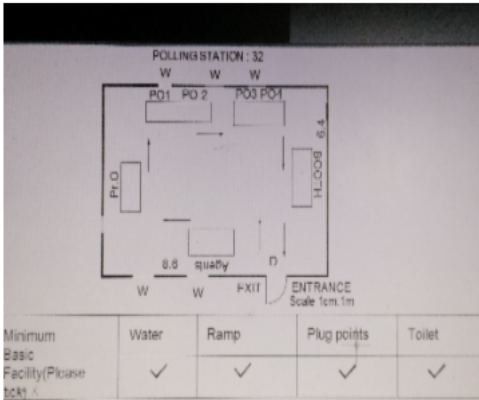

Nazri Naksha

Google Map View

Polling Station Building Front View

Polling Station Front View

Cad View

Key MAP View