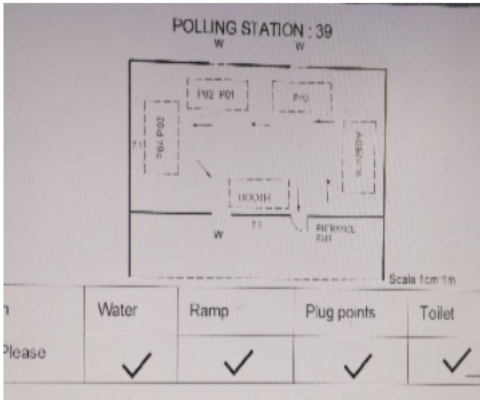

Nazri Naksha

Google Map View

Polling Station Building Front View

Polling Station Front View

Cad View

Key MAP View